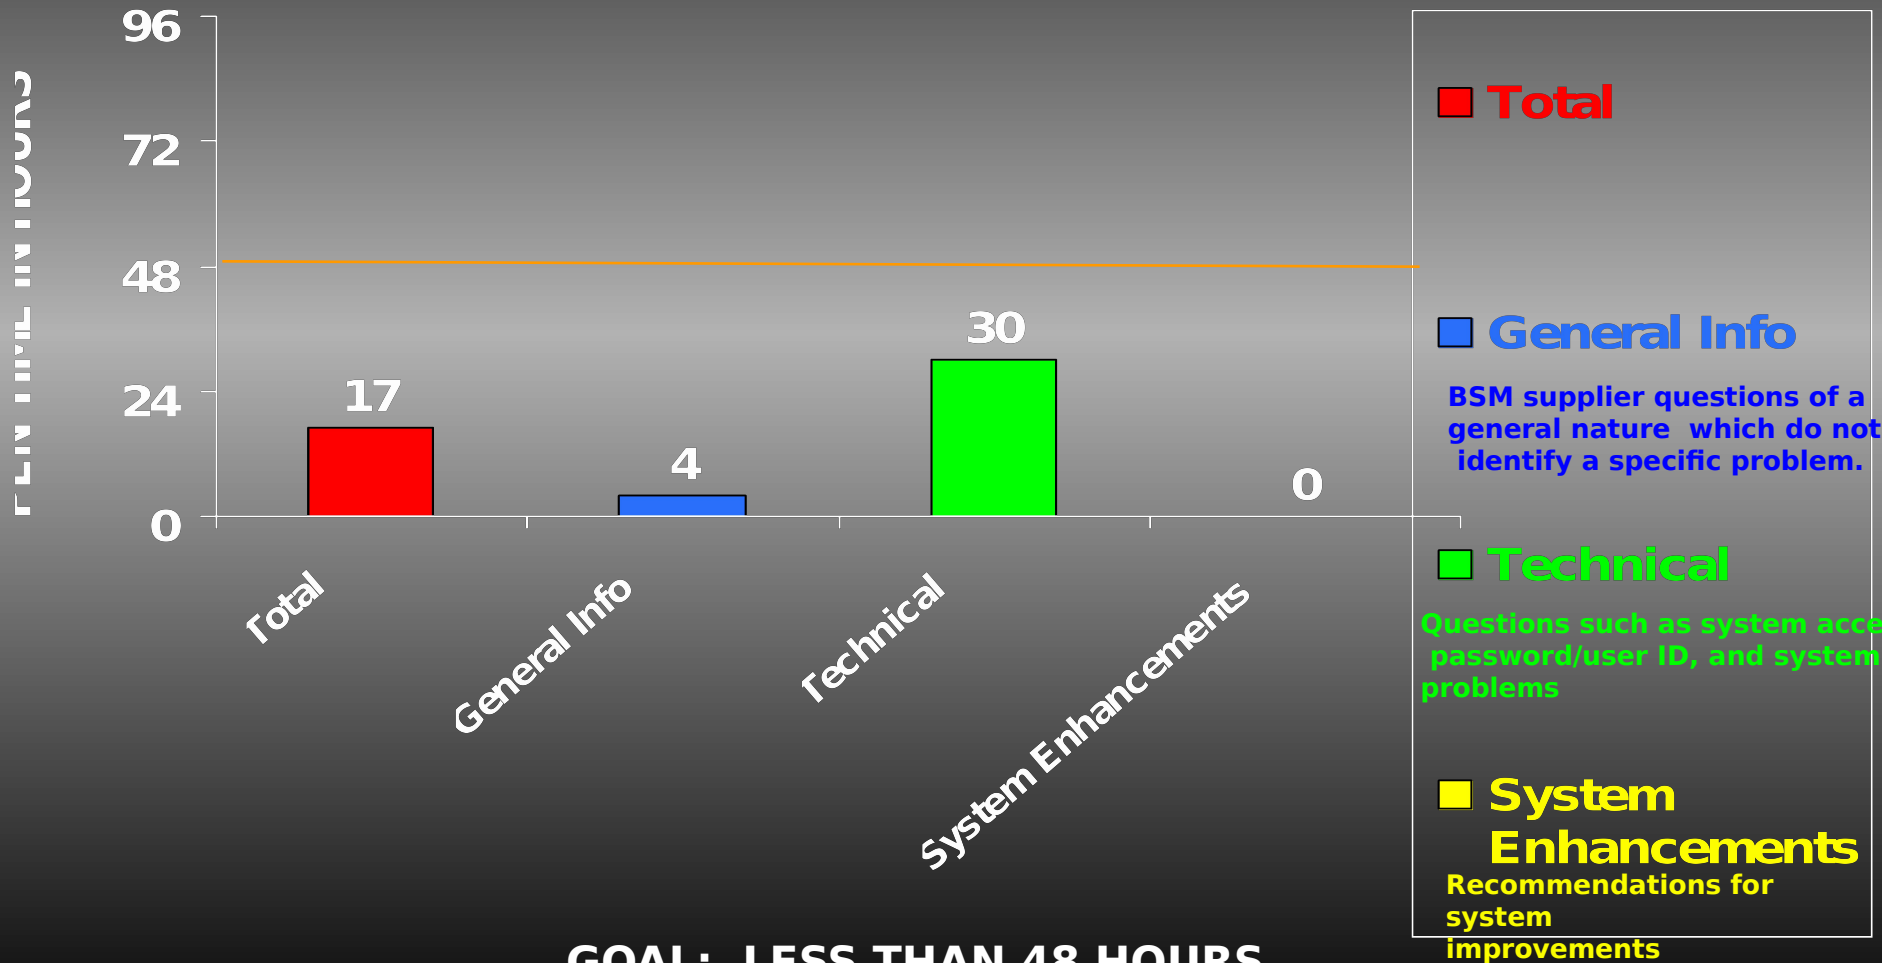

SRweb RELATED CONTACTS

As of 22 Apr 04

CONTACTS

SRweb RELATED CONTACTS

WEEK OF 16-22 Apr 04

SRweb ISSUES

Average Resolution Time
16-22 Apr 04

GOAL: LESS THAN 48 HOURS

SRweb ISSUES

Average Resolution Time (Trend)

GOAL: LESS THAN 48 HOURS

AGED SRweb REMEDY ISSUES

TECHNICAL ISSUES NOT RESOLVED WITHIN 48 HOUR
SUSPENSE

AS OF 16-22 Apr 04